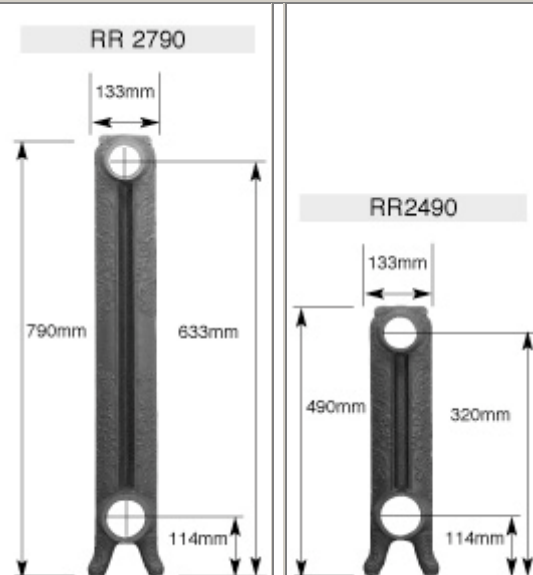

The columns below give some idea of the approximate length but we strongly advise against finalising any pipework until radiators are on site.

Sections Added	Total Length	BTUs	WATTS	BTUs	WATTS
1		720	211	457	134
2		1440	422	914	268
3	260mm	2160	633	1371	402
4	330mm	2880	844	1828	536
5	400mm	3600	1055	2285	670
6	470mm	4320	1266	2742	804
7	540mm	5040	1477	3199	938
8	610mm	5760	1688	3656	1072
9	680mm	6480	1899	4113	1205
10	750mm	7200	2110	4570	1339
11	830mm	7920	2312	5027	1473
12	900mm	8640	2532	5484	1607
13	970mm	9360	2743	5941	1741
14	1040mm	10080	2954	6398	1875