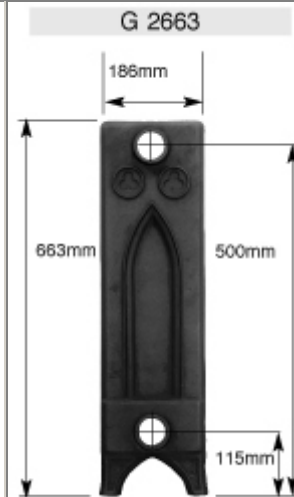

The columns below give some idea of the approximate length but we strongly advise against finalising any pipework until radiators are on site.

Sections Added	Total Length	BTUs	WATTS
1		890	261
2		1780	522
3	275mm	2670	783
4	355mm	3560	1044
5	435mm	4450	1305
6	515mm	5340	1566
7	600mm	6230	1827
8	680mm	7120	2088
9	760mm	8010	2349
10	840mm	8900	2610
11	920mm	9790	2871
12	1000mm	10680	3132
13	1080mm	11570	3393
14	1160mm	12460	3654
15	1240mm	13350	3915